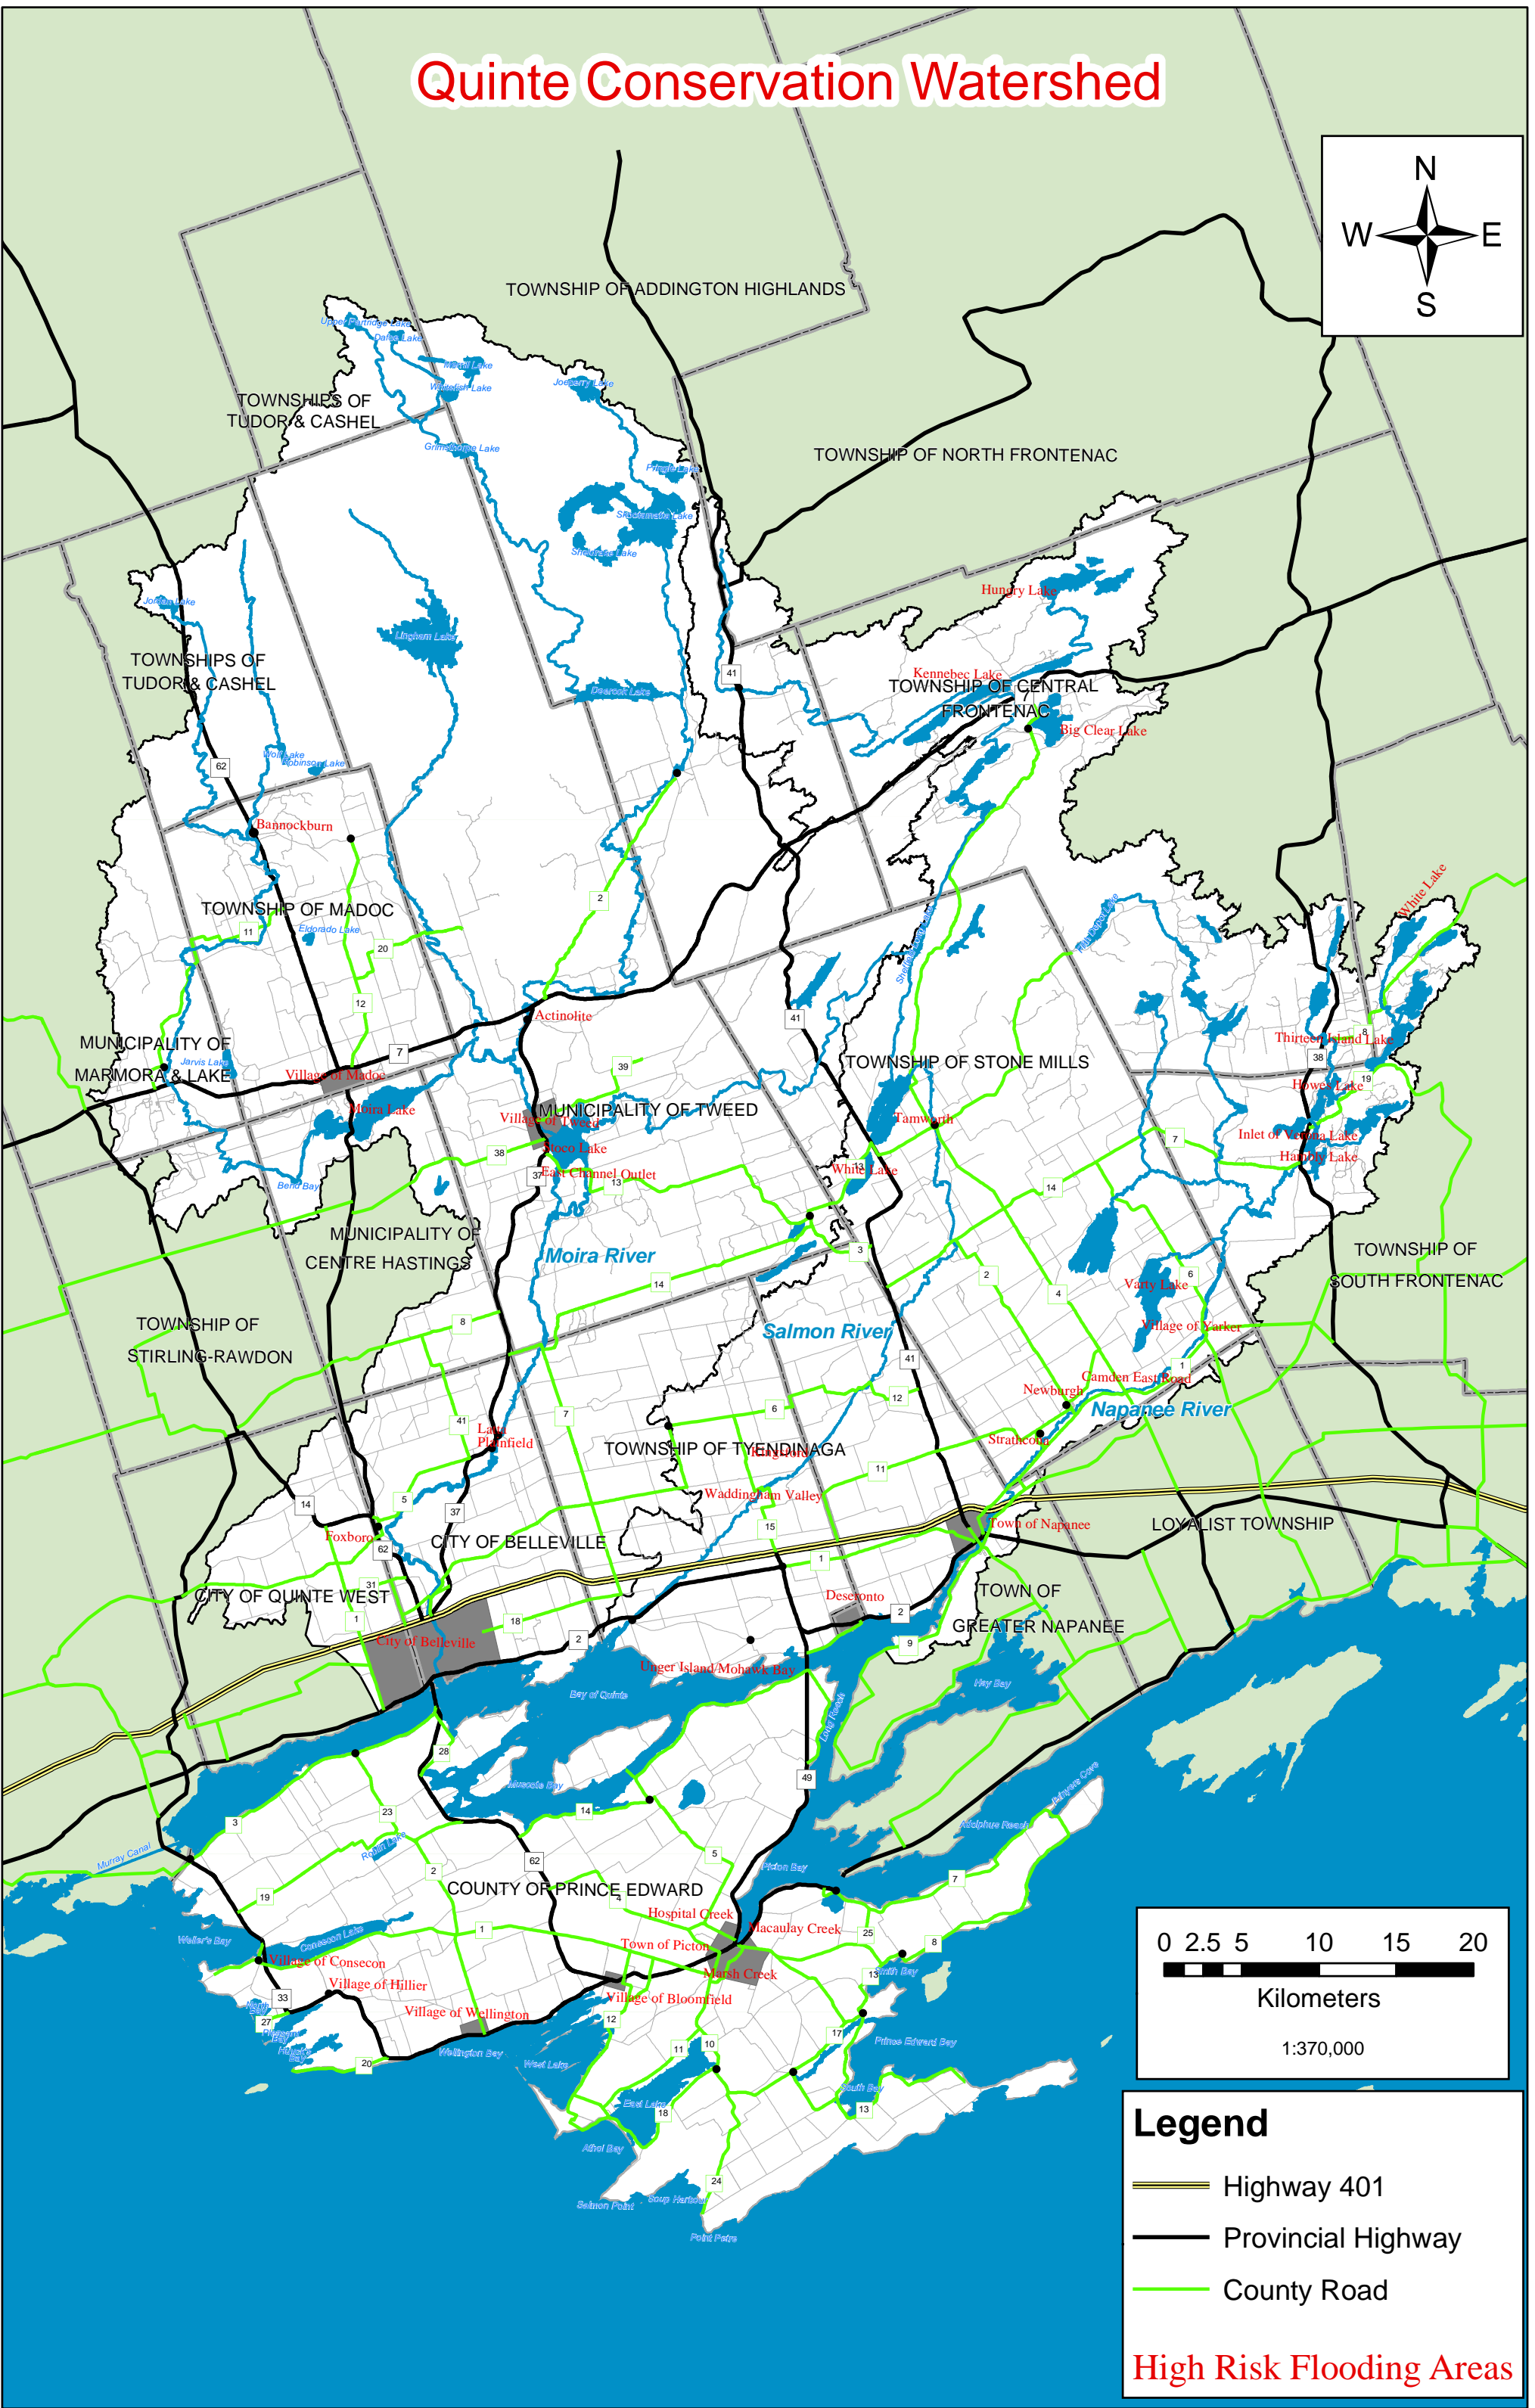

Quinte Conservation Watershed

Legend

-  Highway 401
-  Provincial Highway
-  County Road

High Risk Flooding Areas